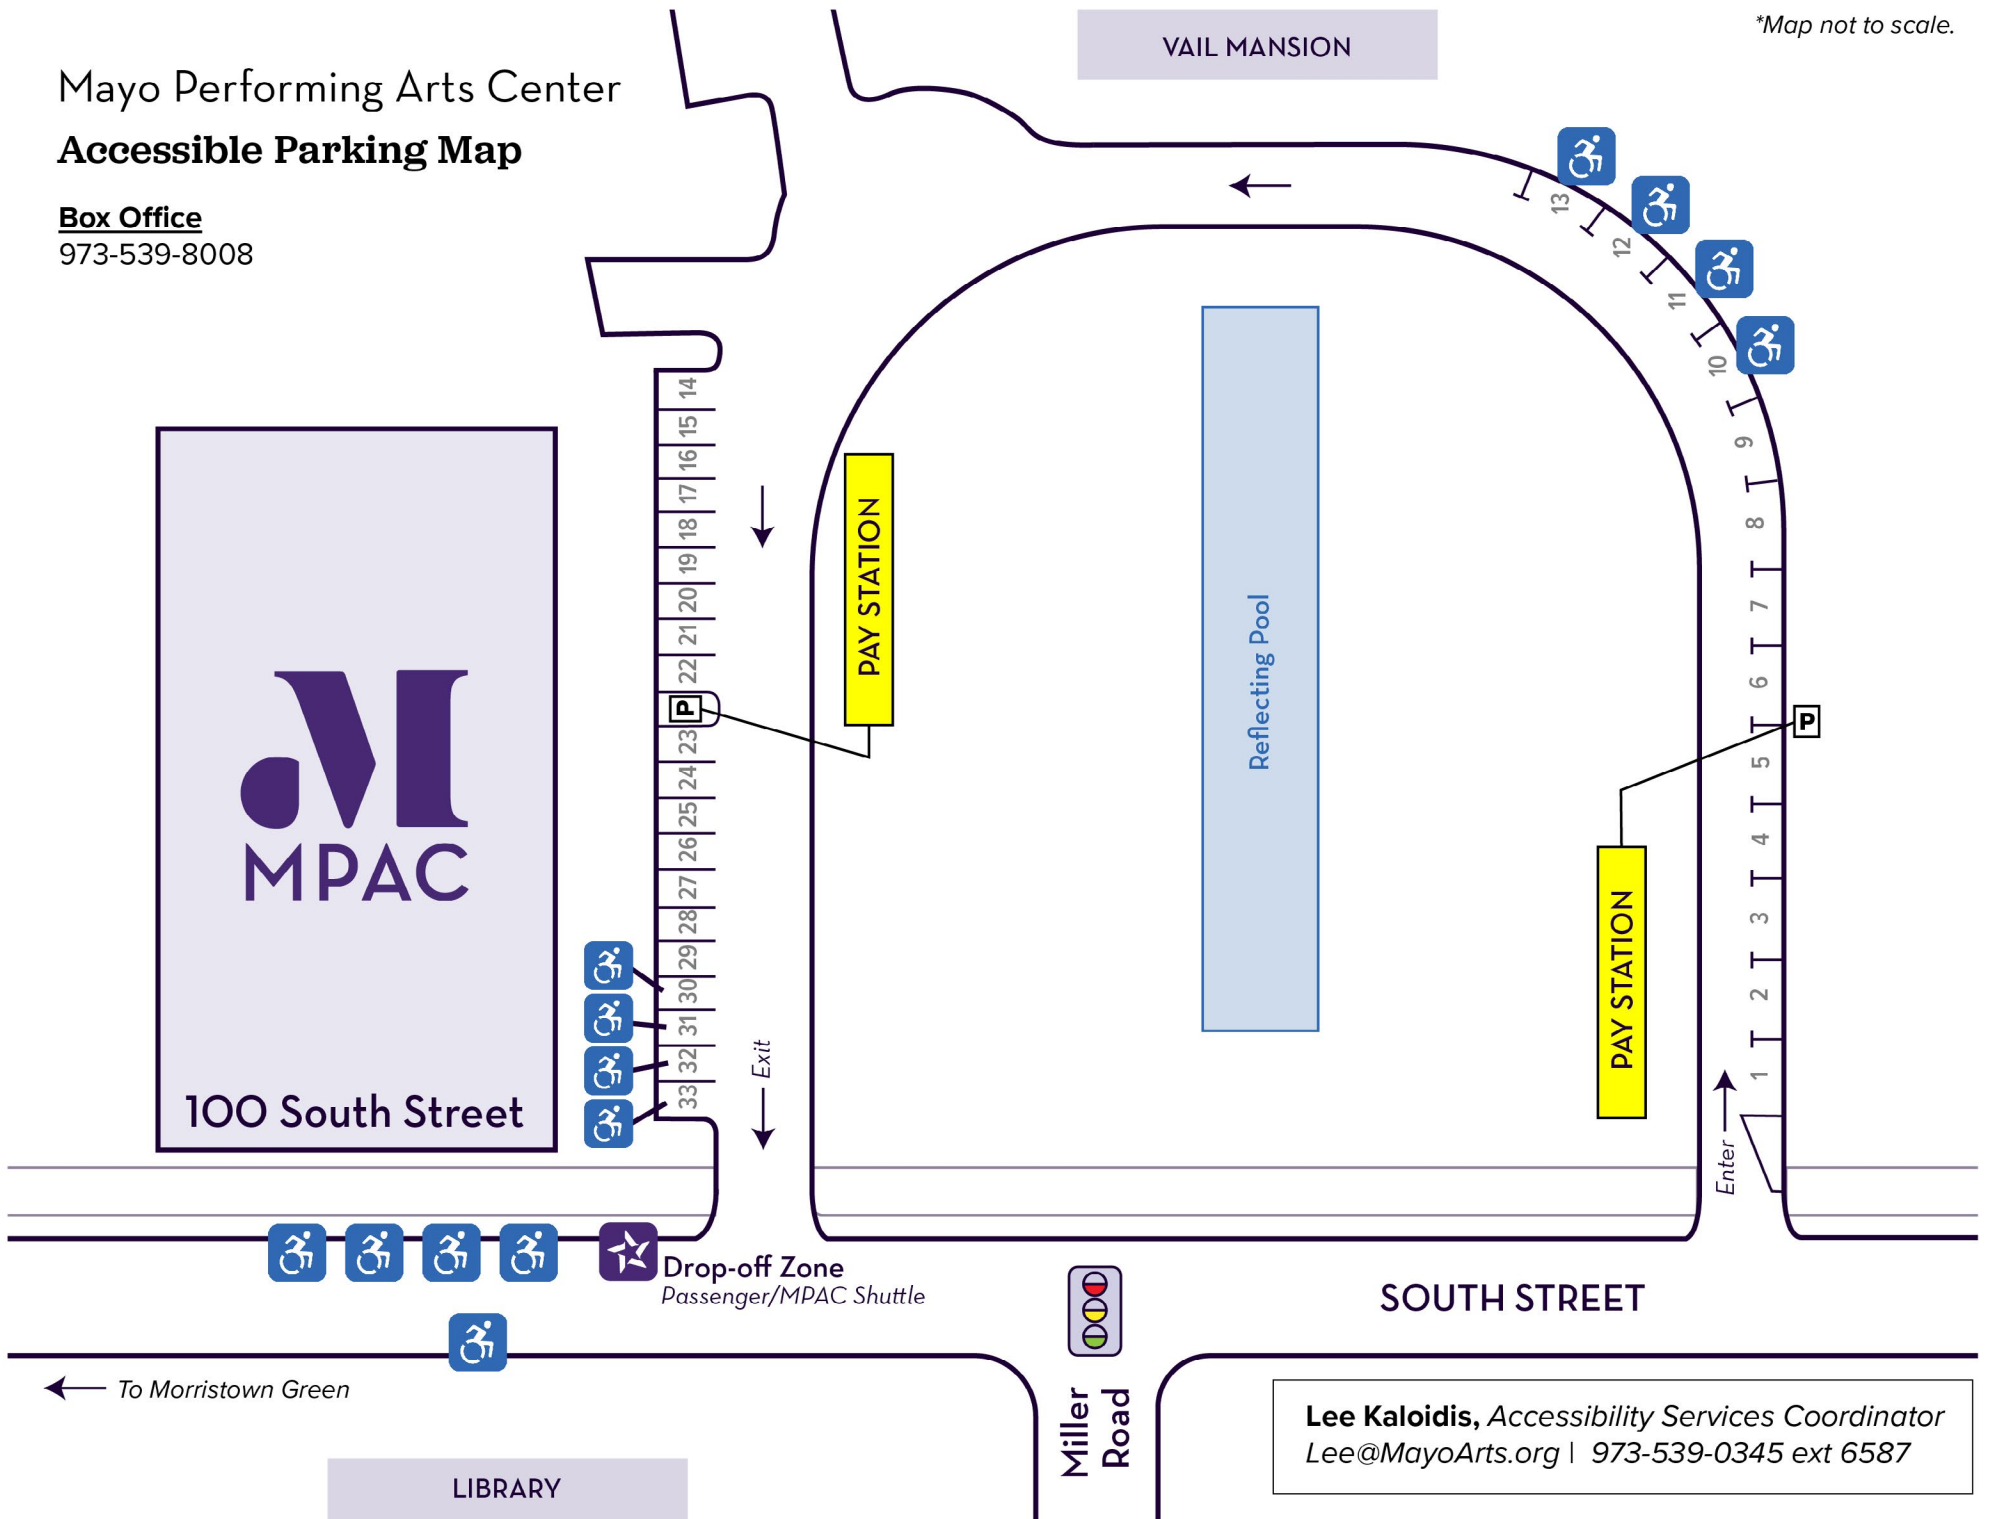

Mayo Performing Arts Center Accessible Parking Map

Box Office
973-539-8008

*Map not to scale.

Lee Kaloidis, Accessibility Services Coordinator
Lee@MayoArts.org | 973-539-0345 ext 6587